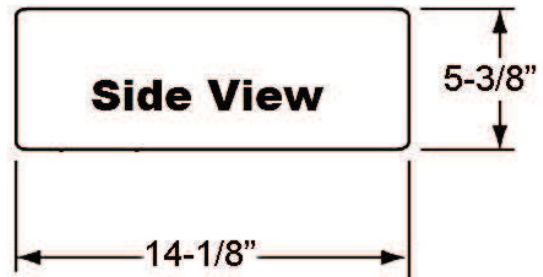

# STRAUSS BASIN

Cat. No.  
E244

Basin Diameter: 14 1/8"  
Height: 6 7/8"  
Above Counter Height: 5 3/8"

Flange: 2 5/8"W x 1 5/8"D

### Interior Dimensions:

Basin Interior: 13 1/8" diameter  
Basin Depth: 4 3/4"

### Colors:

WH White

Meets or exceeds the following specifications: ASME A112.19.2-2008 and CSA B45.1-08 for ceramic plumbing fixtures..

Dimensions of fixture are nominal and may vary within the range of tolerances established by ANSI Standard A112.19.2-2008. Dimensions and specifications subject to change without notice.