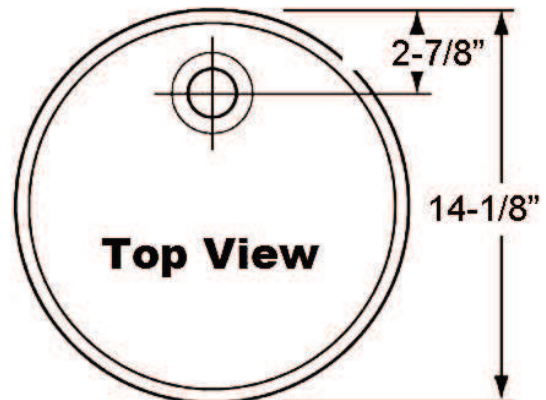

# STRAUSS BASIN

Cat. No.  
E244

Basin Diameter: 14 1/8"  
Height: 6 7/8"  
Above Counter Height: 5 3/8"

Flange: 2 5/8"W x 1 5/8"D

### Interior Dimensions:

Basin Interior: 13 1/8" diameter  
Basin Depth: 4 3/4"

### Colors:

WH White

Meets or exceeds the following specifications: ASME A112.19.2-2008 and CSA B45.1-08 for ceramic plumbing fixtures..

Dimensions of fixture are nominal and may vary within the range of tolerances established by ANSI Standard A112.19.2-2008. Dimensions and specifications subject to change without notice.